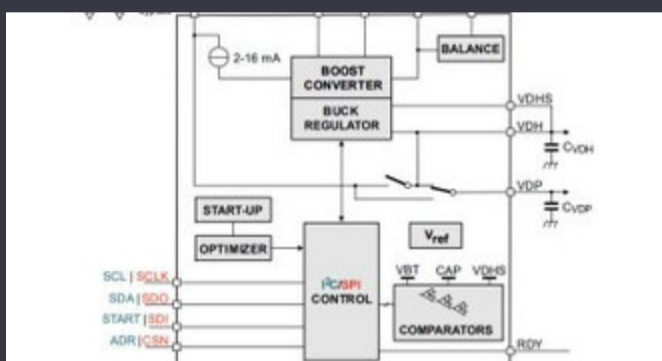

Iindaba ezinxulumene noko

I-IC i-IC i-chesing yangoku ityheli yokwandisa i-coit coin
2023/07/11

Iikhamera zokuhlola zilinganisa ukuya kwi-800nm kwimveliso
2023/08/11

Ukuvunwa kwamandla
2023/07/4

Umlhlabo ongenisiweyo: I-Wi-Fi 6, iBluetooth kunye ne-IEEE 802.15.4 LR-WPAN WPAN kwimodyuli enye
2023/03/16

Ingalo yekhompyuter-kwimodyuli ineprosesa ye-1GHZ
2023/09/15

Ukujonga
2023/08/29

Umxholo oxhaswayo: Ikamva lokhuseleko lwemoto ngoyilo
2023/04/19

I-Camiconductor ye-semiconductor ye-semiconductouls iyanda kwi-bristol, eGlasgow naseDurim
2023/07/20

I-London yombane welori yokudibanisa kunye ne-arizona ev yekhontrakthi ye-EP
2023/08/15

I-Toshiba yongeza i-spine-pic ye-pic ye-mosfet yokusika ilahleko
2023/08/31

I-EUMW: I-ROHDE & SCHWARZ iphucule i-agur motive tester
2023/09/15

Injongo yenyani
2023/07/19